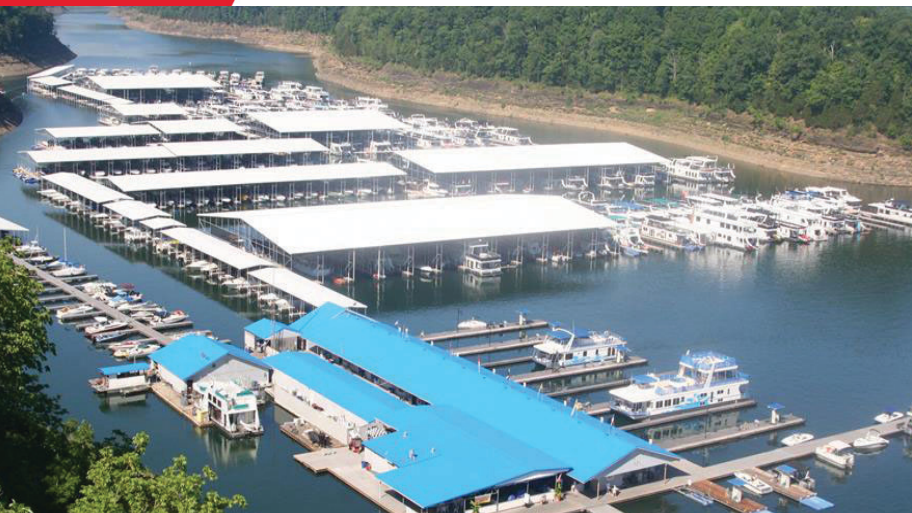

**CUSHMAN &
WAKEFIELD**

Commercial Kentucky

SOLD

STATE DOCK MARINA

the dominant houseboat marina on Lake Cumberland,
located at Lake Cumberland State Park
in Jamestown, Kentucky.

Craig Collins and Michelle Ash represented the seller in this transaction.